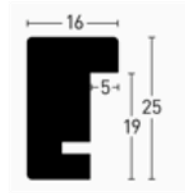

QUADRUM

Made in Germany